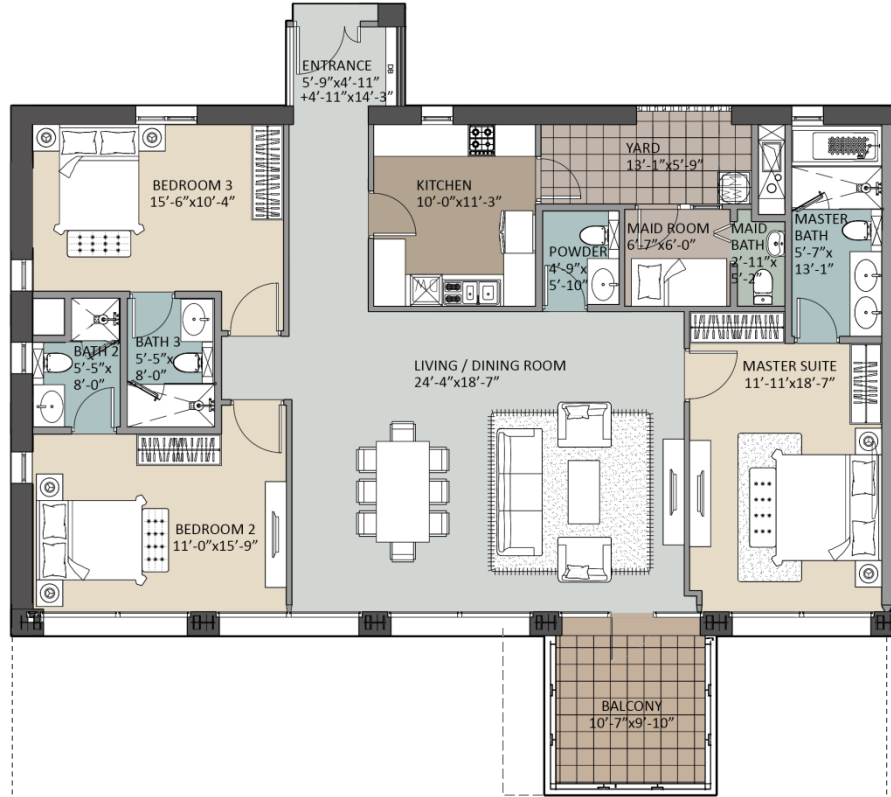

TYPE

C

Level: 27

3 Bedrooms + 3 Bathrooms + 1 Powder Room

Area: 1942 SQ.FT (Balcony : 114 SQ.FT)

SEALAKE VIEW

10'-10"

SLOPING TOWER