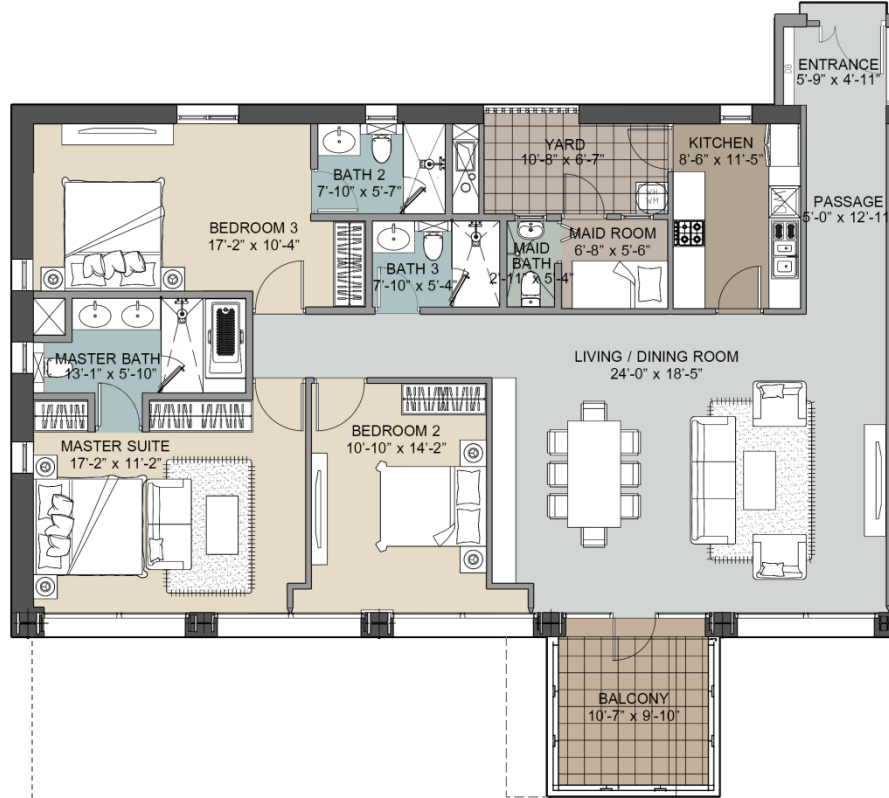

TYPE

C

Level: 7-21 (Odd floors)

3 Bedrooms + 3 Bathrooms

Area: 1,943 SQ.FT (Balcony : 114 SQ.FT)

SEALAKE VIEW

SLOPING TOWER