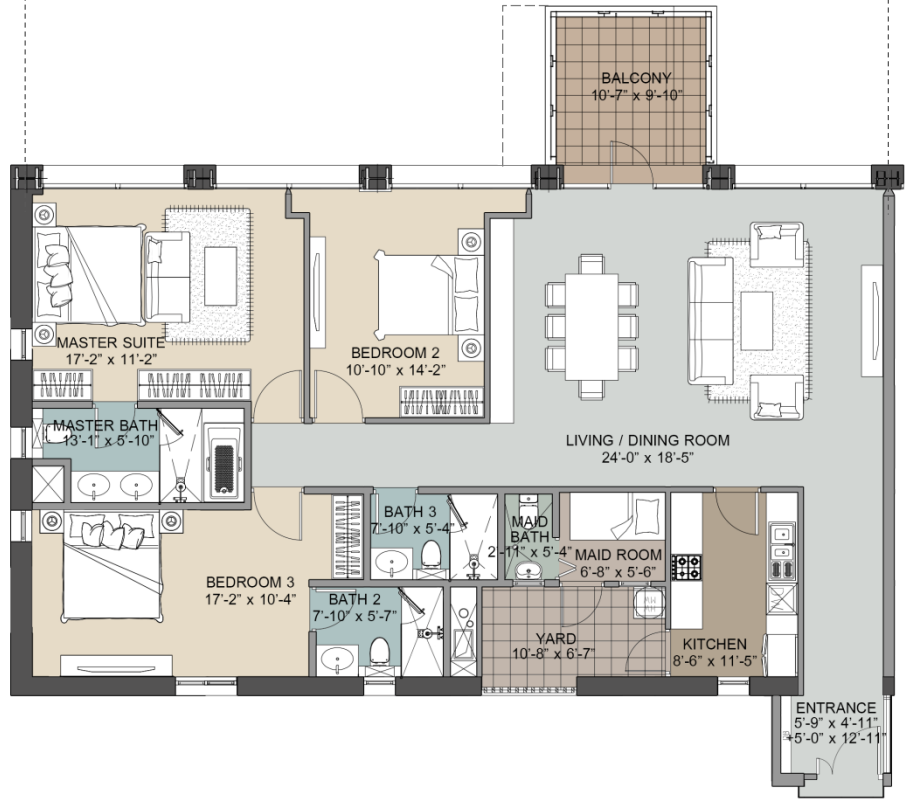

TYPE

D

# Level: 7-21 (Odd floors)

3 Bedrooms + 3 Bathrooms

Area: 1,943 SQ.FT ( Balcony : 114 SQ.FT )

10'-10"

SEALAKE VIEW

SLOPING TOWER