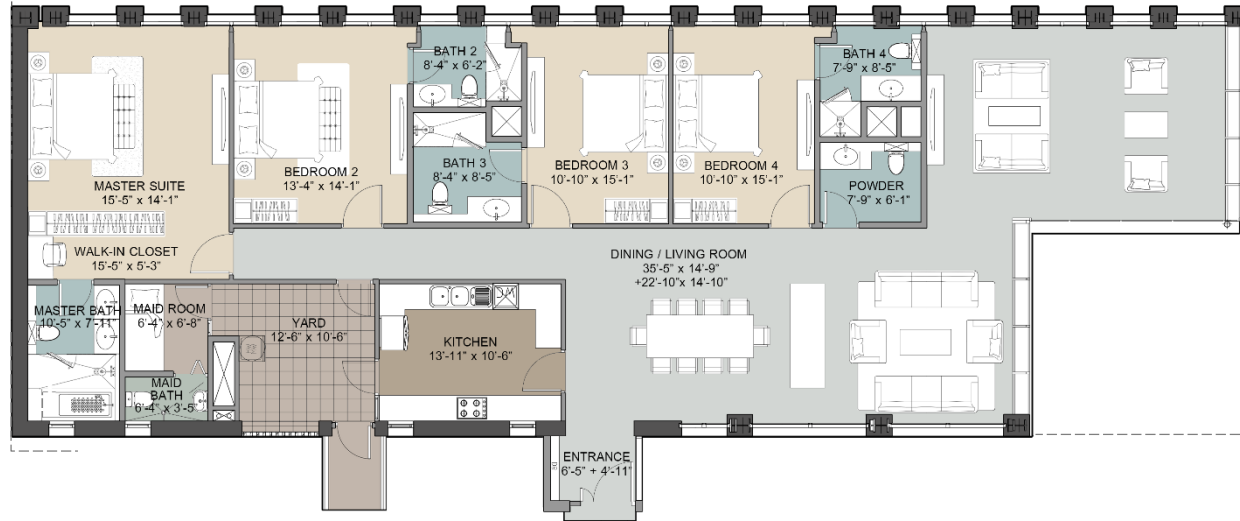

TYPE

## Level: 50

4 Bedrooms + 4 Bathrooms + 1 Powder Room

Area: 2,834 SQ.FT.

SEALAKE VIEW

SLOPING TOWER