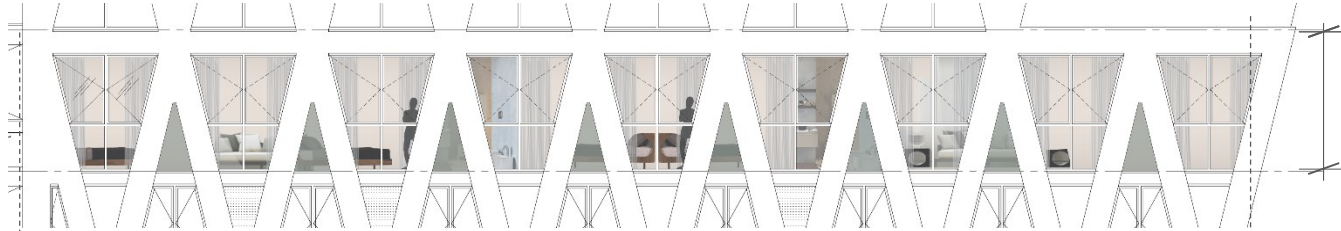

## Level: 50

4 Bedrooms + 4 Bathrooms + 1 Powder Room

Area: 2,834 SQ.FT.

SEALAKE VIEW

SLOPING TOWER