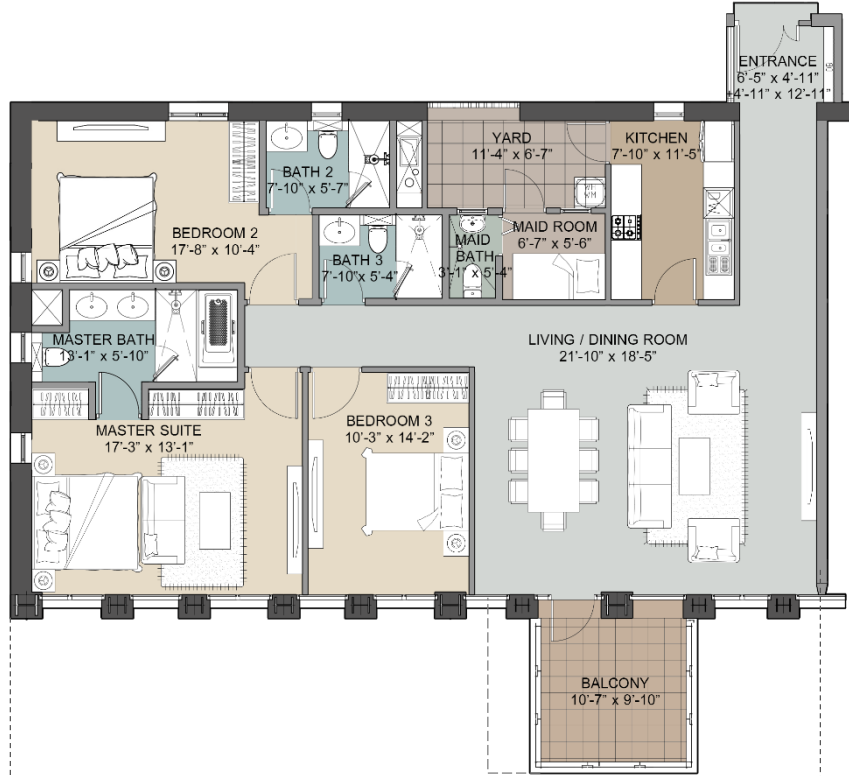

TYPE

C

Level: 8-20 (Even floors)

3 Bedrooms + 3 Bathrooms

Area: 1,838 SQ.FT (Balcony : 113 SQ.FT)

SEALAKE VIEW

SLOPING TOWER