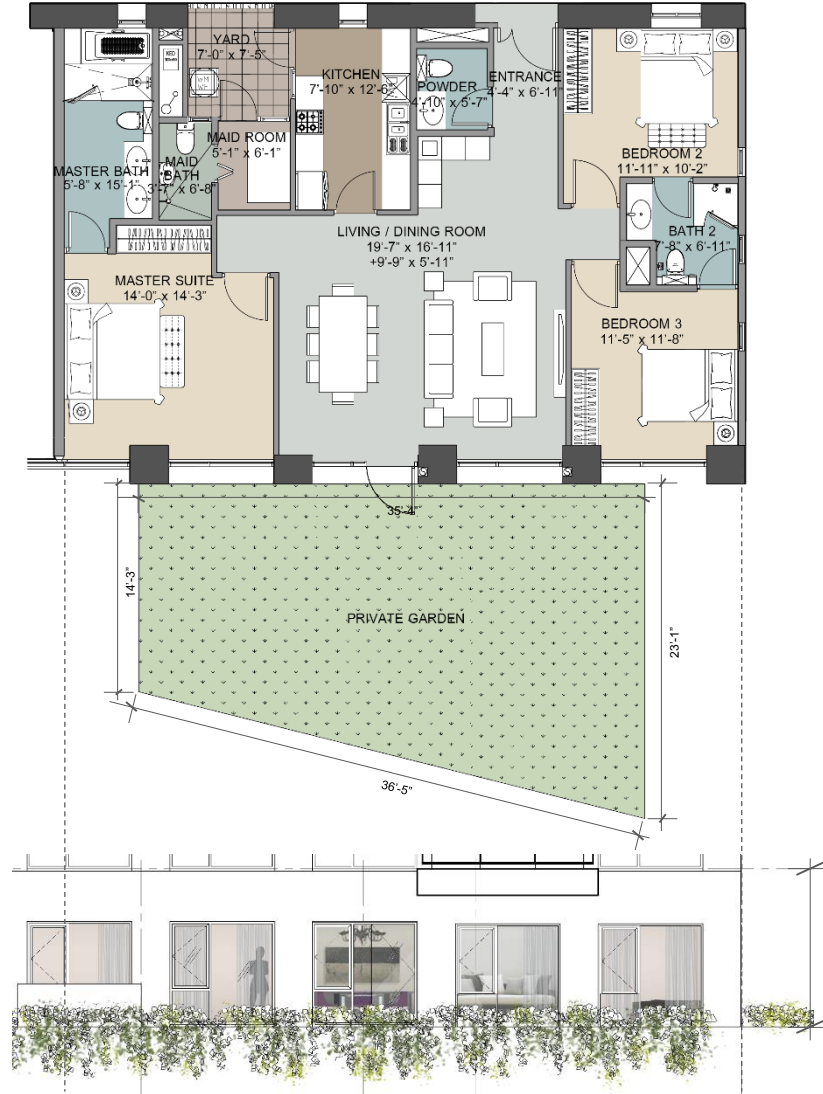

TYPE

E

Level: 5

3 Bedrooms + 2 Bathrooms + 1 Powder Room
Area: 1,919 SQ.FT. (Private garden 413 SQ.FT.)

STRAIGHT TOWER