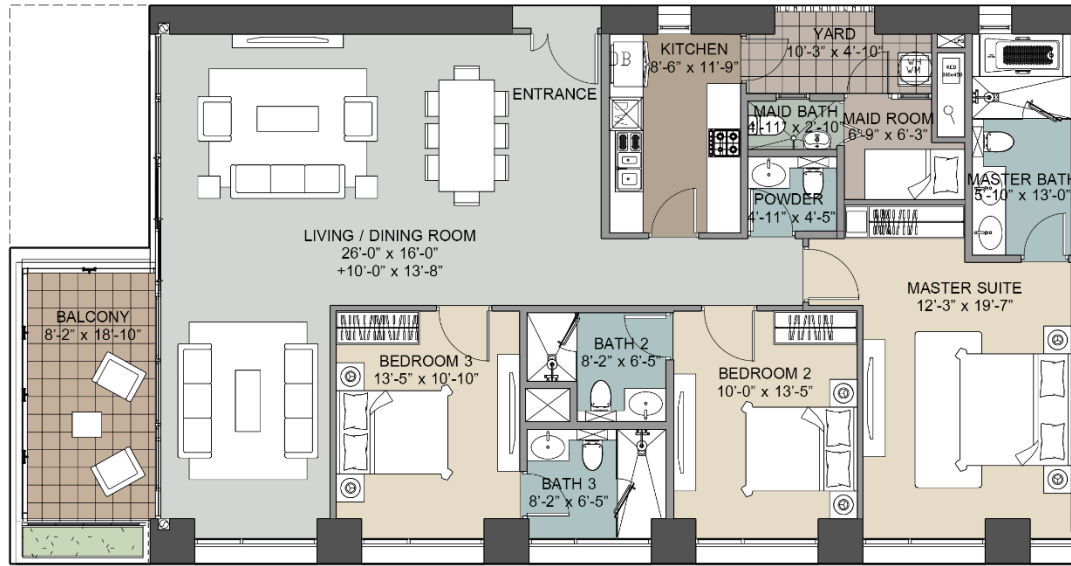

TYPE

G

Level: 7,9,11,13,15

3 Bedrooms + 3 Bathrooms + 1 Powder Room

Area: 1,931 SQ.FT. (Balcony 154 SQ.FT)

SEALAKE VIEW

STRAIGHT TOWER