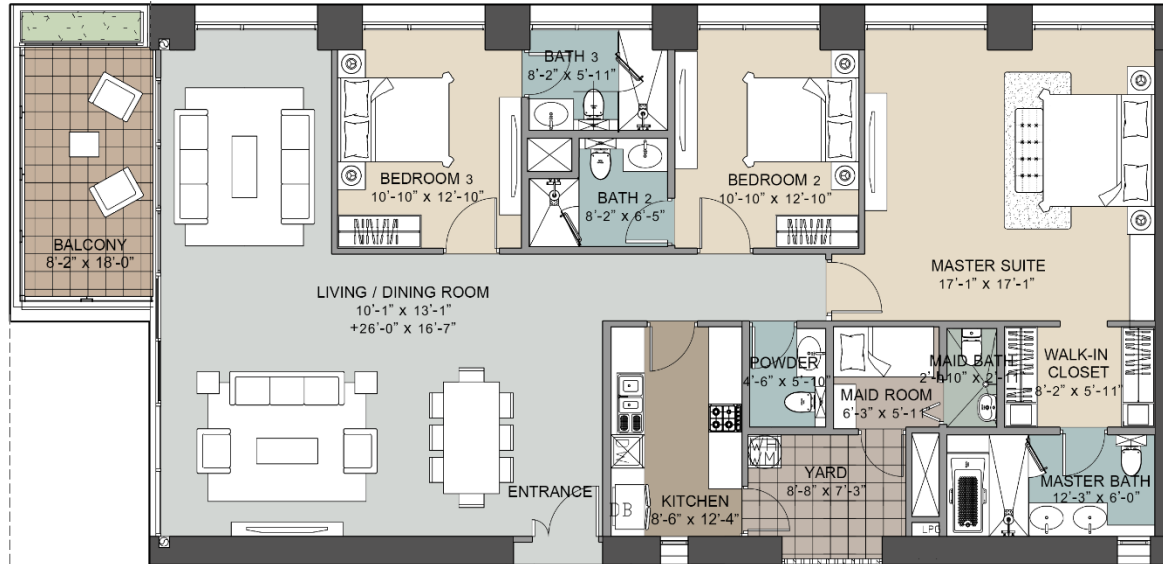

TYPE

## Level: 7,9,11,13,15

3 Bedrooms + 3 Bathrooms + 1 Powder Room

Area: 2,096 SQ.FT. (Balcony 154 SQ.FT)

SEALAKE VIEW

STRAIGHT TOWER