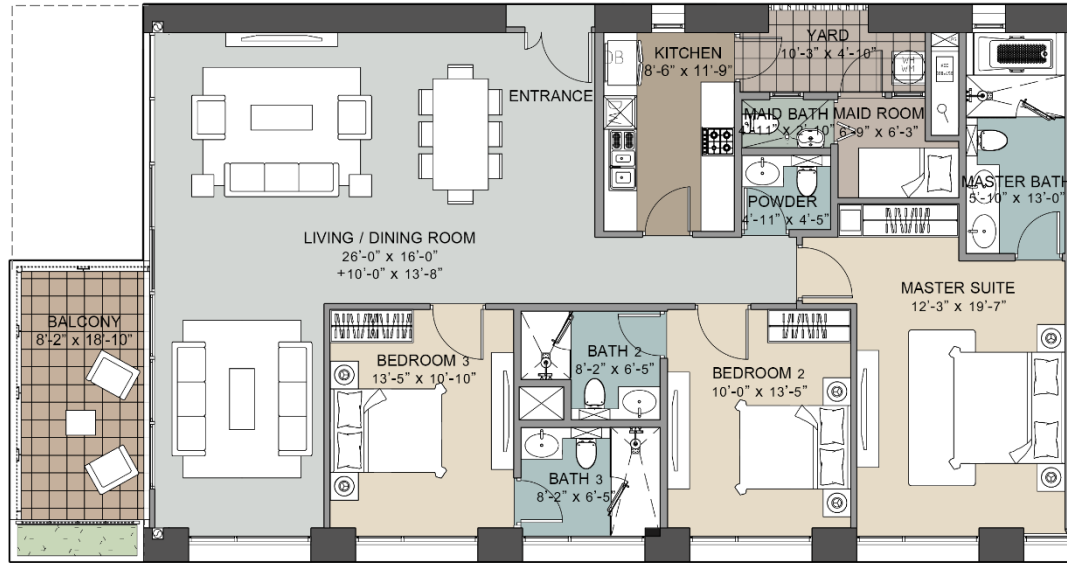

TYPE

G

Level: 17,19,21,23,25,27,29

3 Bedrooms + 3 Bathrooms + 1 Powder Room

Area: 1,931 SQ.FT. (Balcony 154 SQ.FT)

SEALAKE VIEW

STRAIGHT TOWER