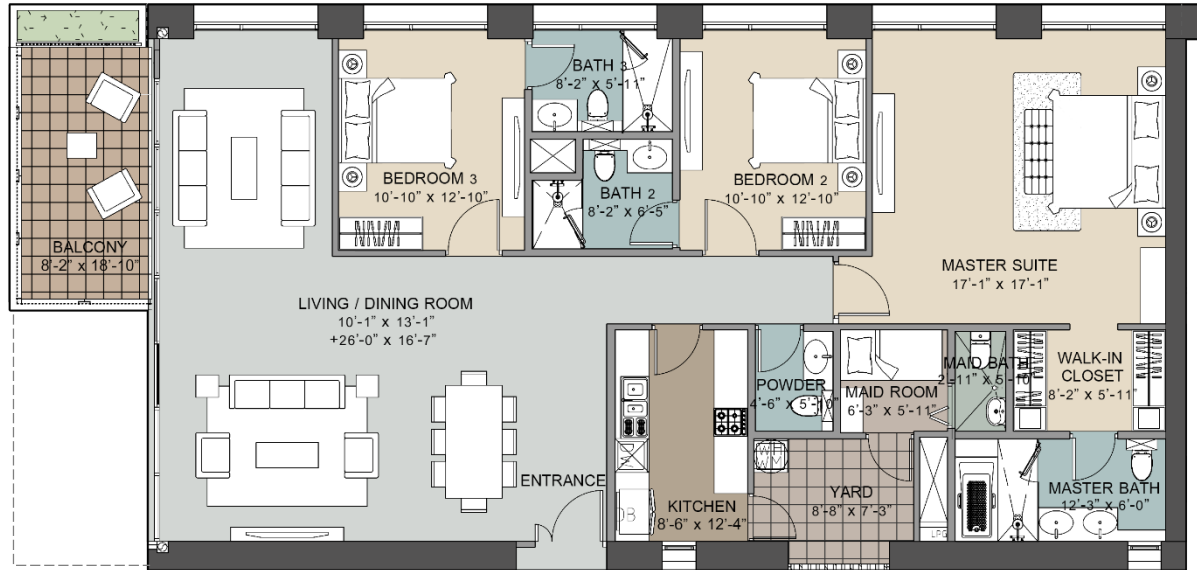

TYPE

H

Level: 17,19,21,23,25,27,29

3 Bedrooms + 3 Bathrooms + 1 Powder Room

Area: 2,096 SQ.FT. (Balcony 154 SQ.FT)

SEALAKE VIEW

STRAIGHT TOWER