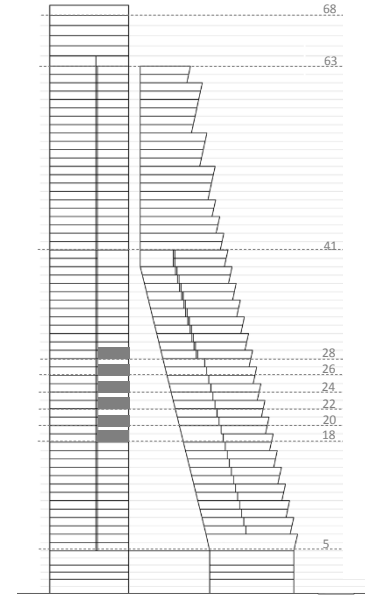

TYPE

E

Level: 18,20,22,24,26,28

3 Bedrooms + 2 Bathrooms + 1 Powder Room

Area: 1,627 SQ.FT. (Balcony 131 SQ.FT)

SEALAKE VIEW

10'-10"

STRAIGHT TOWER