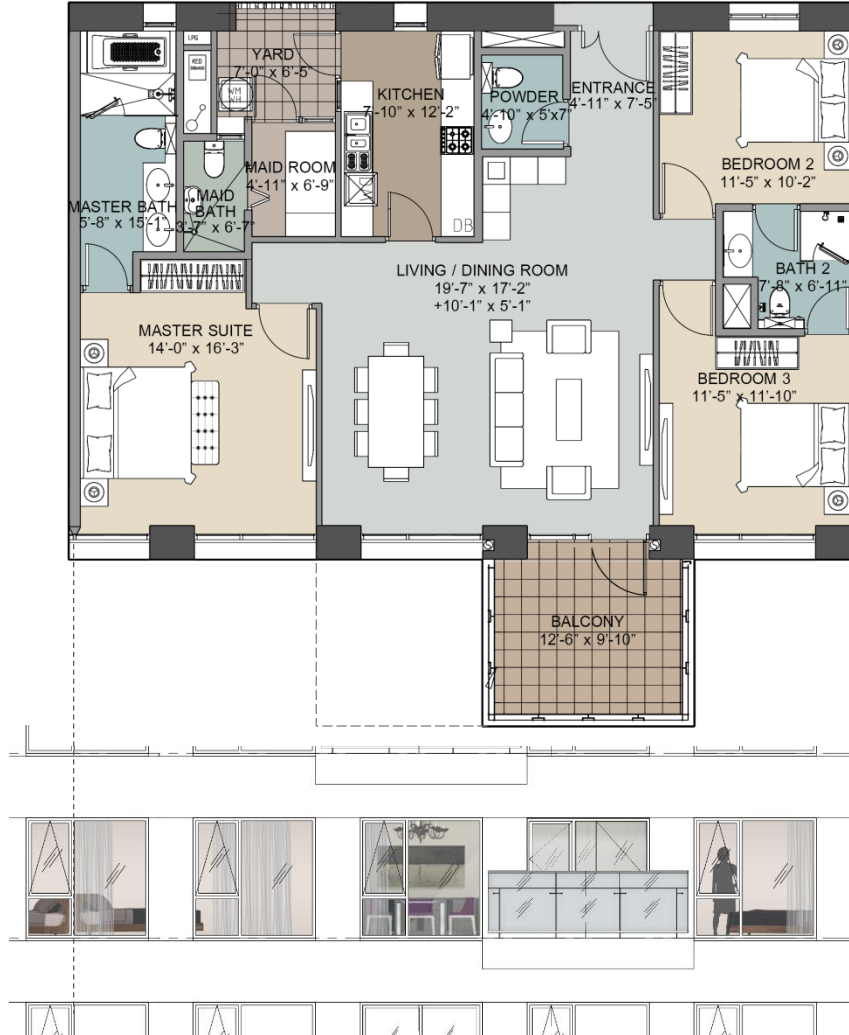

TYPE

E

Level: 18,20,22,24,26,28

3 Bedrooms + 2 Bathrooms + 1 Powder Room

Area: 1,627 SQ.FT. (Balcony 131 SQ.FT)

SEALAKE VIEW

10'-10"

STRAIGHT TOWER