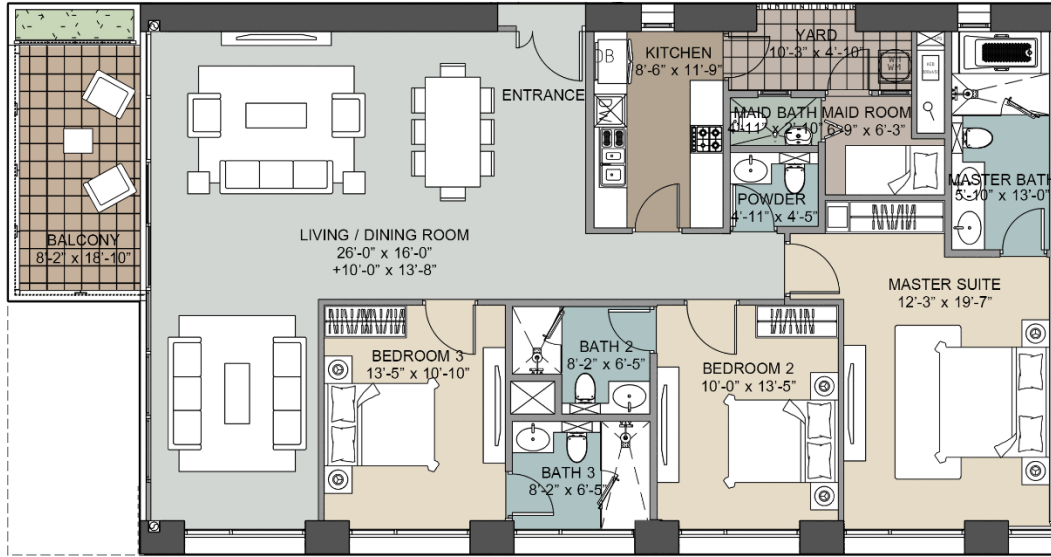

TYPE

G

Level: 18,20,22,24,26,28

3 Bedrooms + 3 Bathrooms + 1 Powder Room

Area: 1,931 SQ.FT. (Balcony 154 SQ.FT)

SEALAKE VIEW

STRAIGHT TOWER