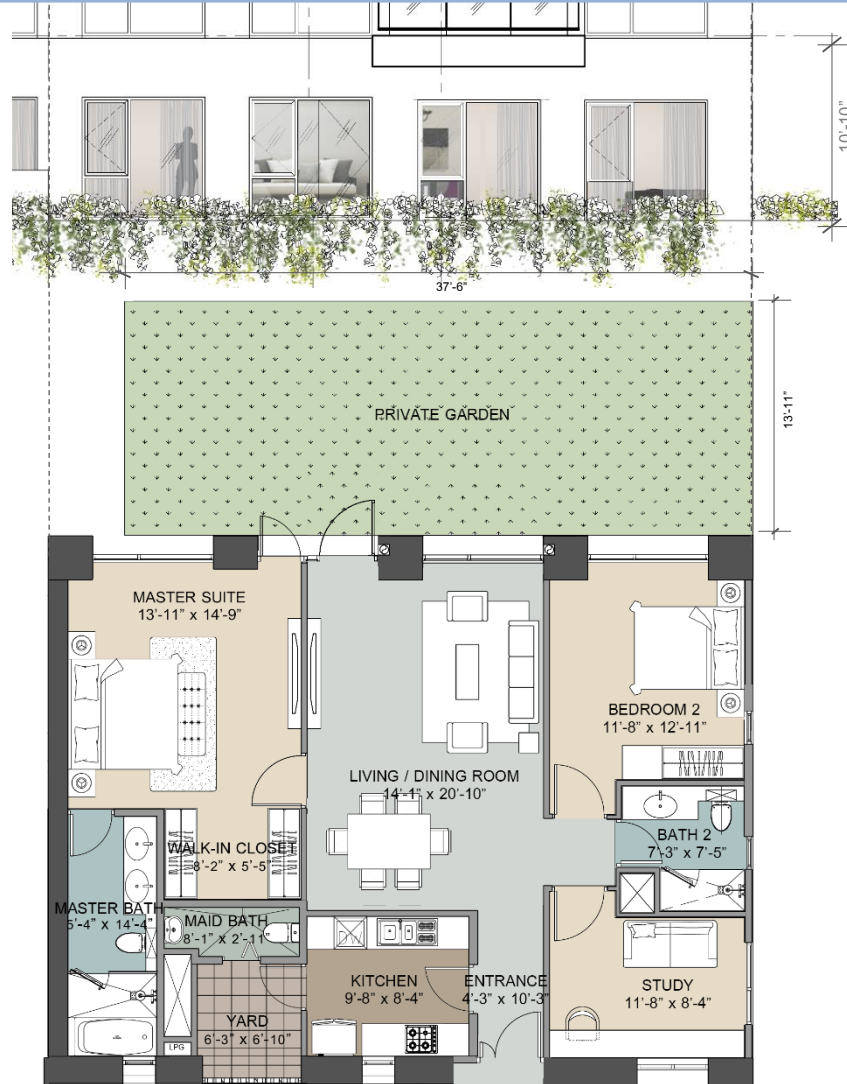

TYPE

F

Level: 5

2 Bedrooms + 1 Study + 2 Bathrooms

Area: 1,861 SQ.FT. (Private garden 517 SQ.FT.)

STRAIGHT TOWER