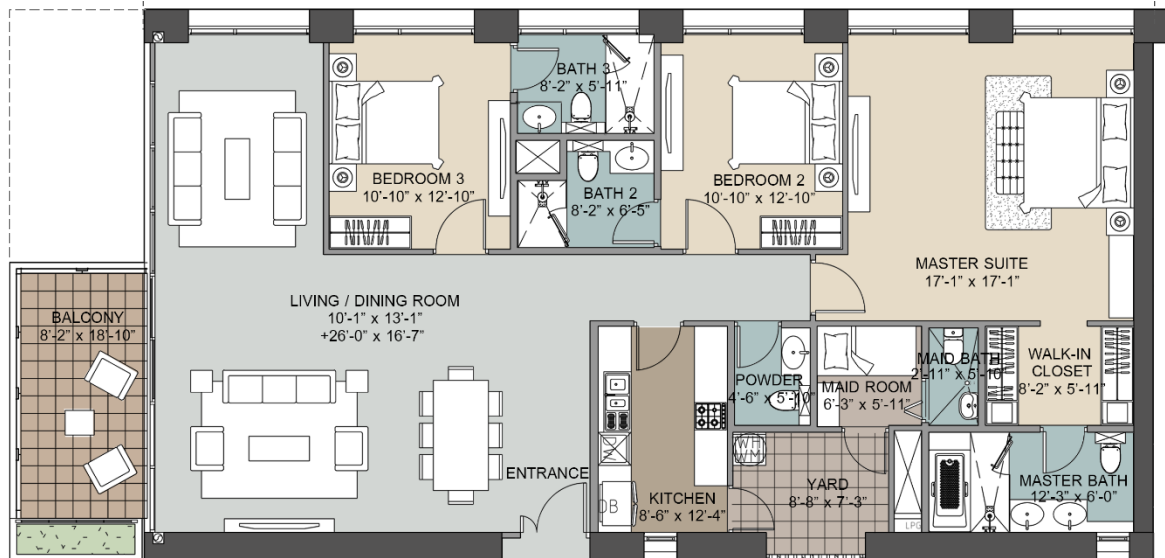

TYPE

## Level: 18,20,22,24,26,28

3 Bedrooms + 3 Bathrooms + 1 Powder Room

Area: 2,096 SQ.FT. (Balcony 154 SQ.FT)

SEALAKE VIEW

STRAIGHT TOWER