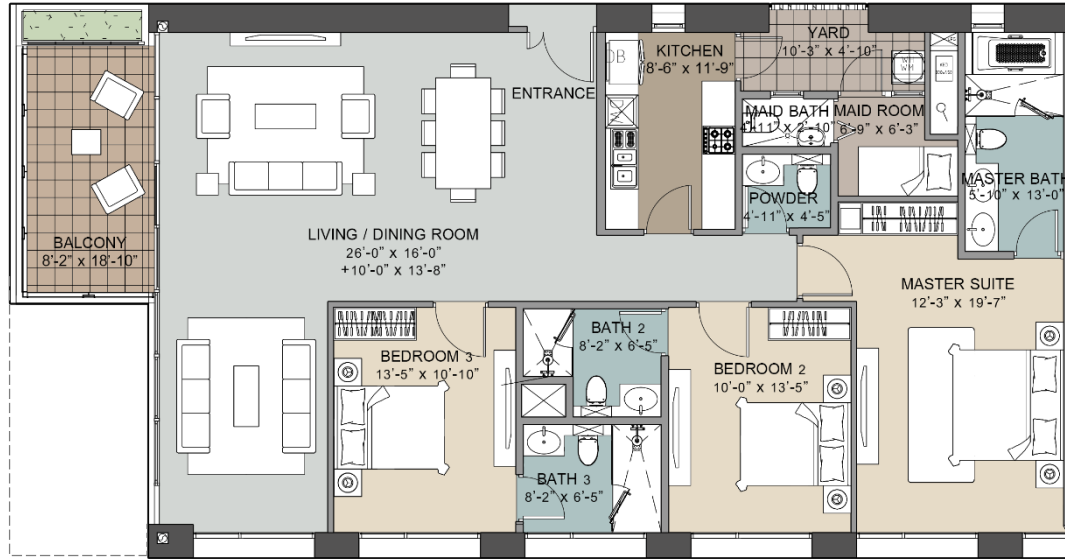

TYPE

G

Level: 30,32,34,36,38,40

3 Bedrooms + 3 Bathrooms + 1 Powder Room

Area: 1,931 SQ.FT. (Balcony 154 SQ.FT)

STRAIGHT TOWER