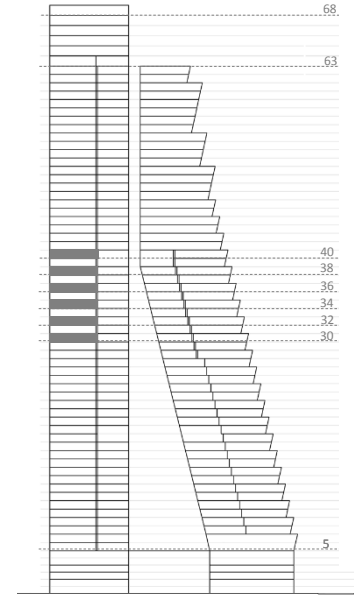

TYPE

G

Level: 30,32,34,36,38,40

3 Bedrooms + 3 Bathrooms + 1 Powder Room

Area: 1,931 SQ.FT. (Balcony 154 SQ.FT)

STRAIGHT TOWER