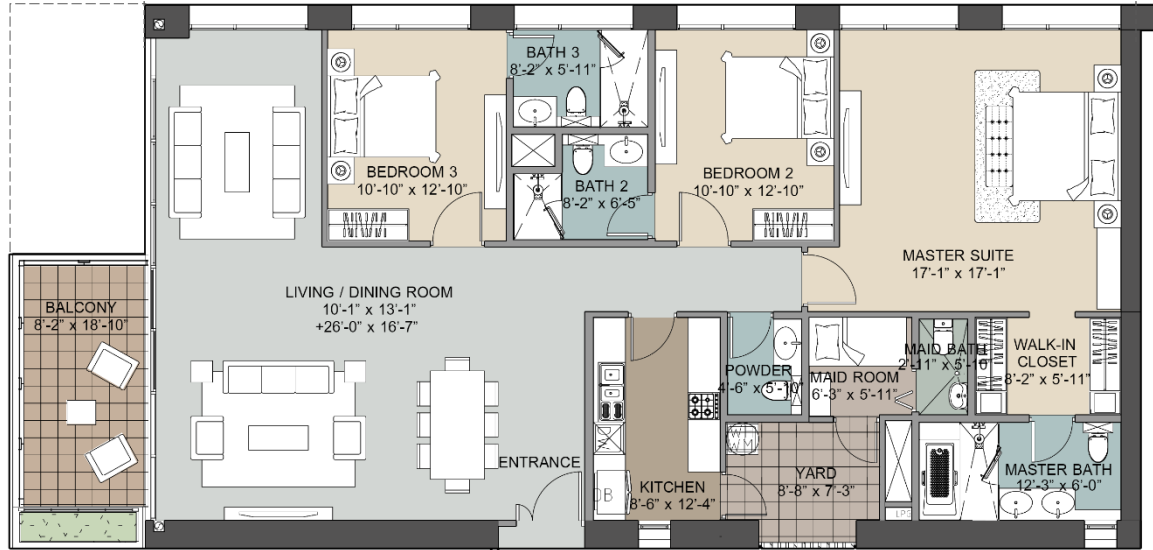

TYPE

H

Level: 30,32,34,36,38,40

3 Bedrooms + 3 Bathrooms + 1 Powder Room

Area: 2,096 SQ.FT. (Balcony 154 SQ.FT.)

SEALAKE VIEW

STRAIGHT TOWER