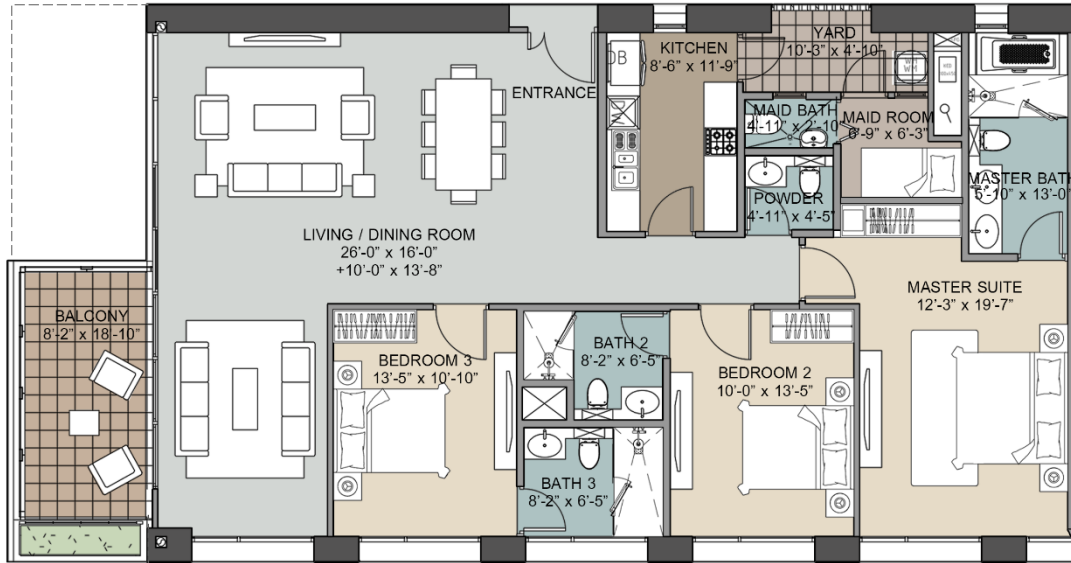

TYPE

G

Level: 31,33,35,37,39

3 Bedrooms + 3 Bathrooms + 1 Powder Room

Area: 1,931 SQ.FT. (Balcony 154 SQ.FT)

STRAIGHT TOWER