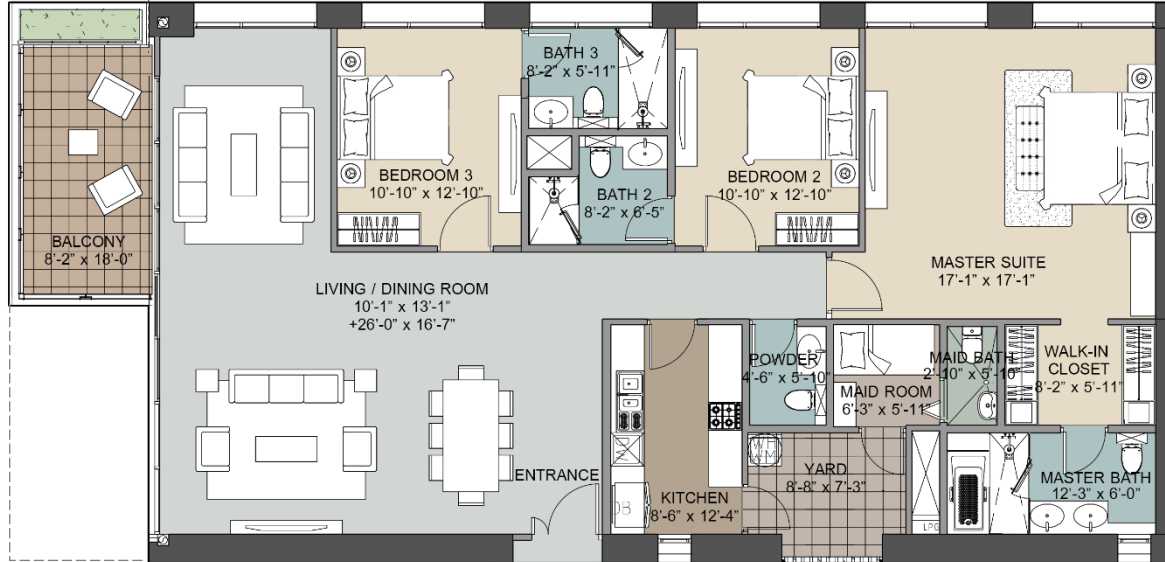

TYPE

H

Level: 31,33,35,37,39

3 Bedrooms + 3 Bathrooms + 1 Powder

Area: 2,096 SQ.FT. (Balcony 154 SQ.FT)

SEALAKE VIEW

STRAIGHT TOWER