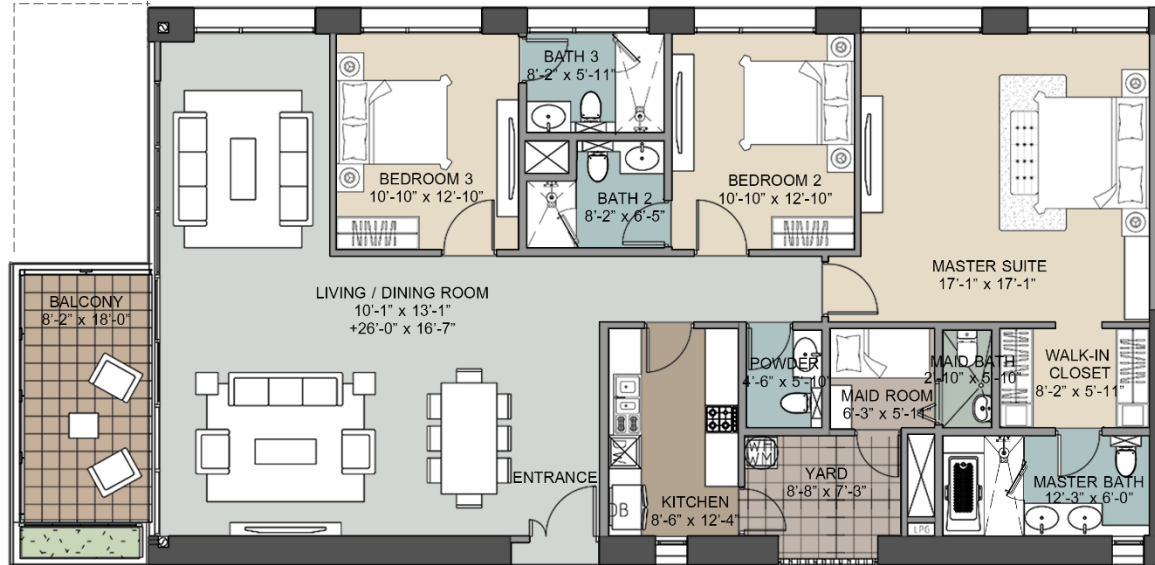

TYPE

H

Level: 42

3 Bedrooms + 3 Bathrooms + 1 Powder Room
Area: 2,096 SQ.FT. (Balcony 154 SQ.FT)

SEALAKE VIEW

STRAIGHT TOWER