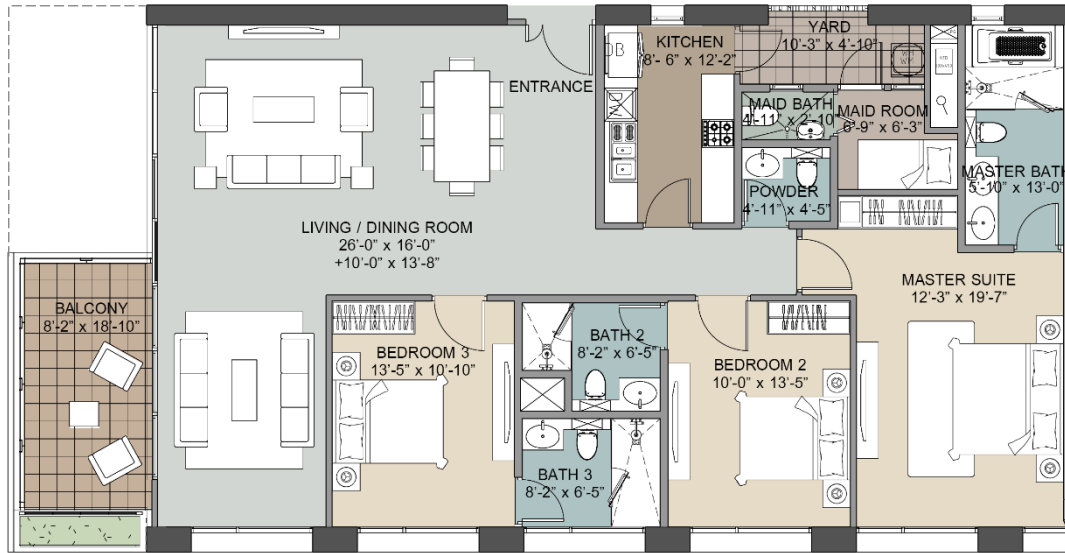

TYPE

G

Level: 43,45,47,49,51,53,55,57,59

3 Bedrooms + 3 Bathrooms + 1 Powder Room

Area: 1,931 SQ.FT. (Balcony 154 SQ.FT)

STRAIGHT TOWER