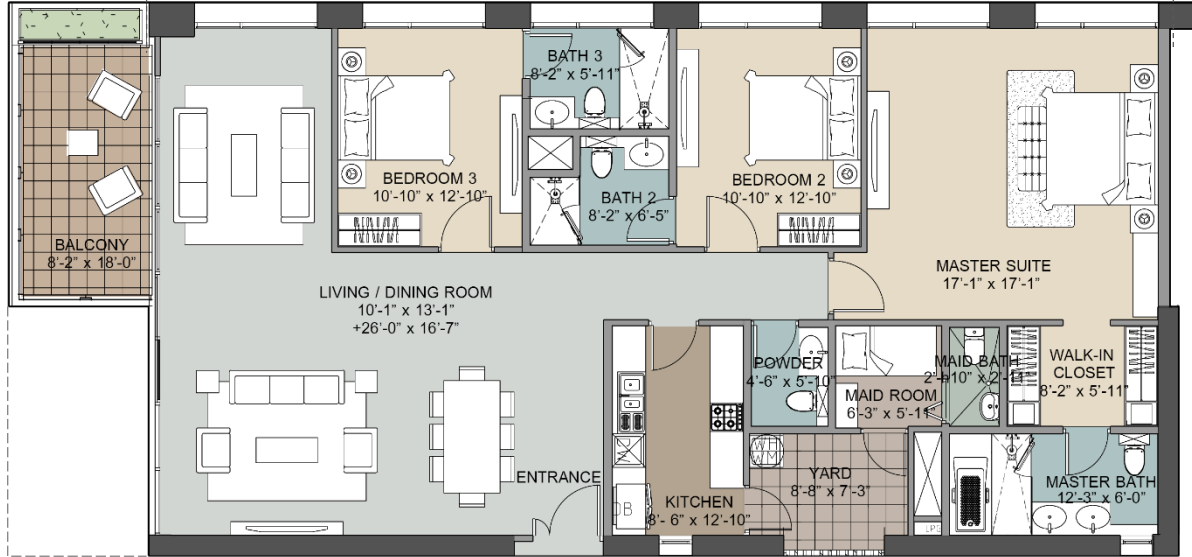

TYPE

H

Level: 43,45,47,49,51,53,55,57,59

3 Bedrooms + 3 Bathrooms + 1 Powder Room

Area: 2,096 SQ.FT. (Balcony 154 SQ.FT)

SEALAKE VIEW

STRAIGHT TOWER