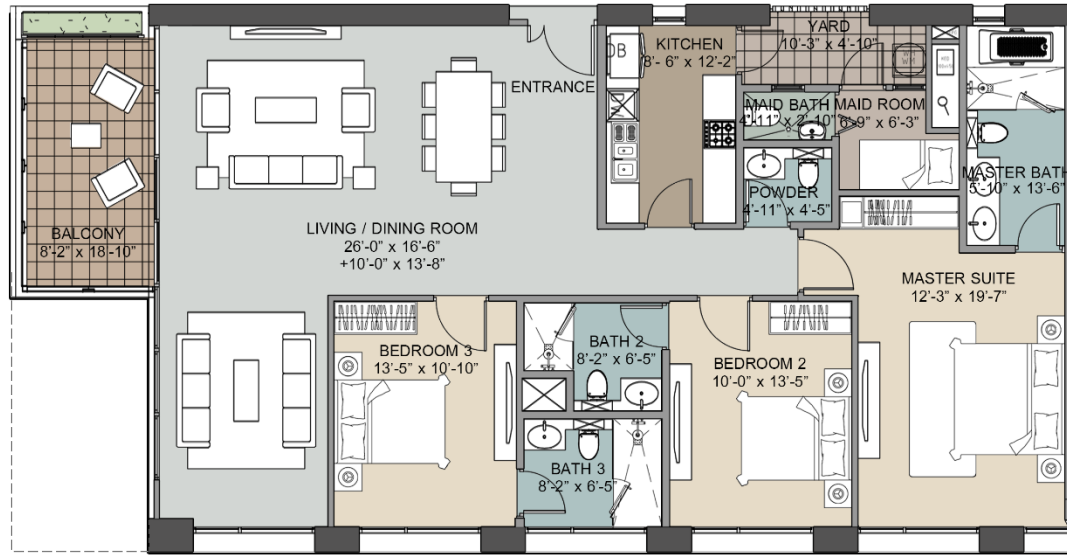

TYPE

G

Level: 44,46,48,50,52,54,56,58

3 Bedrooms + 3 Bathrooms + 1 Powder Room

Area: 1,931 SQ.FT. (Balcony 154 SQ.FT)

SEALAKE VIEW

STRAIGHT TOWER