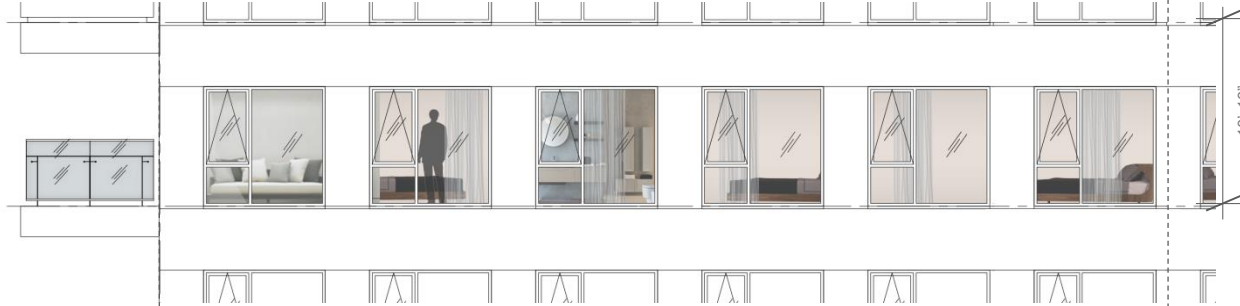

TYPE

H

Level: 44,46,48,50,52,54,56,58

3 Bedrooms + 3 Bathrooms + 1 Powder Room

Area: 2,096 SQ.FT. (Balcony 154 SQ.FT)

SEALAKE VIEW

STRAIGHT TOWER