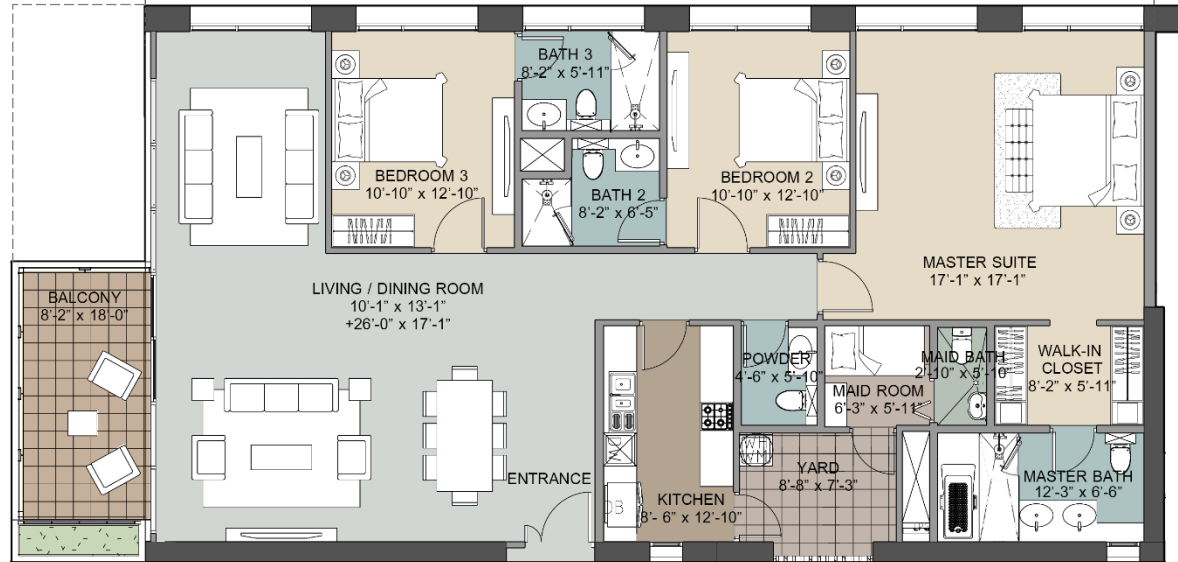

TYPE

H

Level: 44,46,48,50,52,54,56,58

3 Bedrooms + 3 Bathrooms + 1 Powder Room

Area: 2,096 SQ.FT. (Balcony 154 SQ.FT)

SEALAKE VIEW

STRAIGHT TOWER