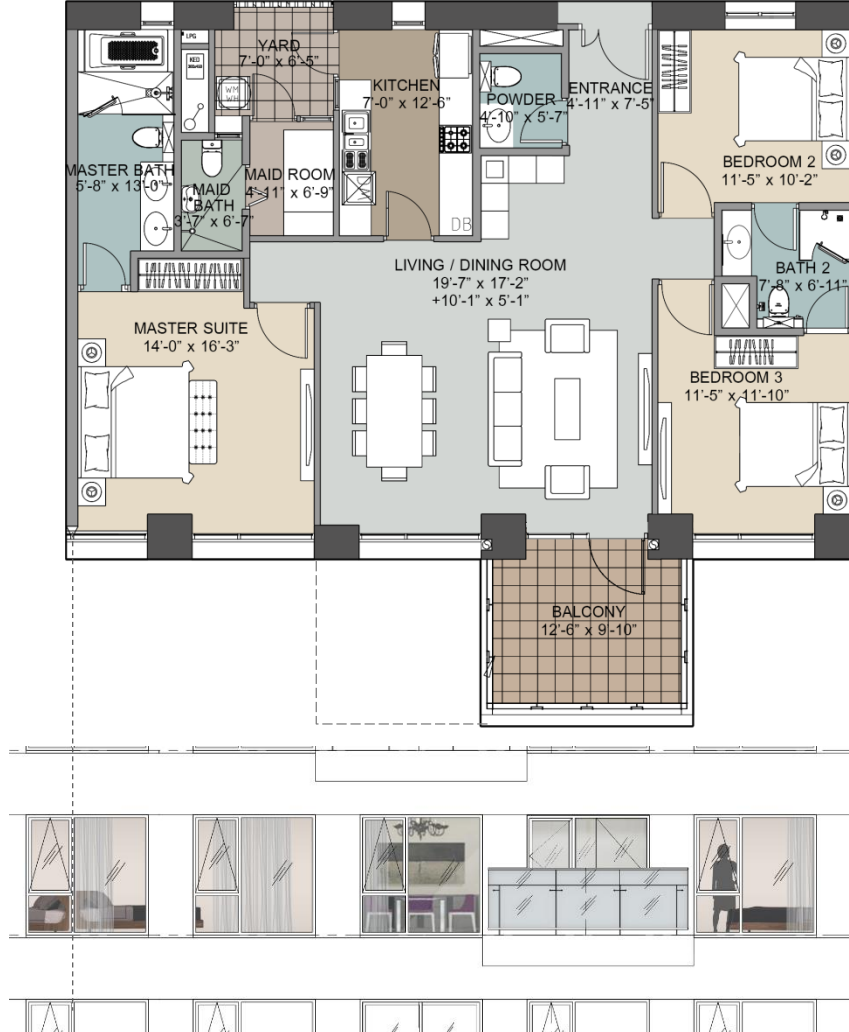

TYPE

E

Level: 6,8,10,12,14,16

3 Bedrooms + 2 Bathrooms + 1 Powder Room

Area: 1,627 SQ.FT. (Balcony 131 SQ.FT)

STRAIGHT TOWER