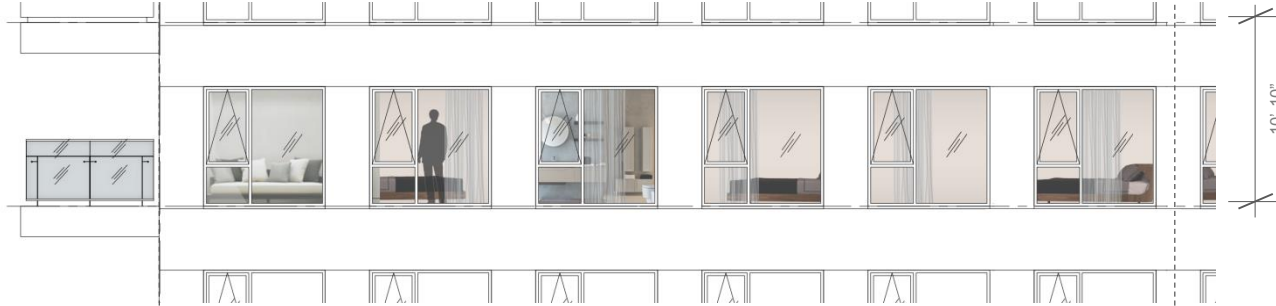

## Level: 6,8,10,12,14,16

3 Bedrooms + 3 Bathrooms + 1 Powder Room

Area: 2,096 SQ.FT. (Balcony 154 SQ.FT)

SEALAKE VIEW

STRAIGHT TOWER