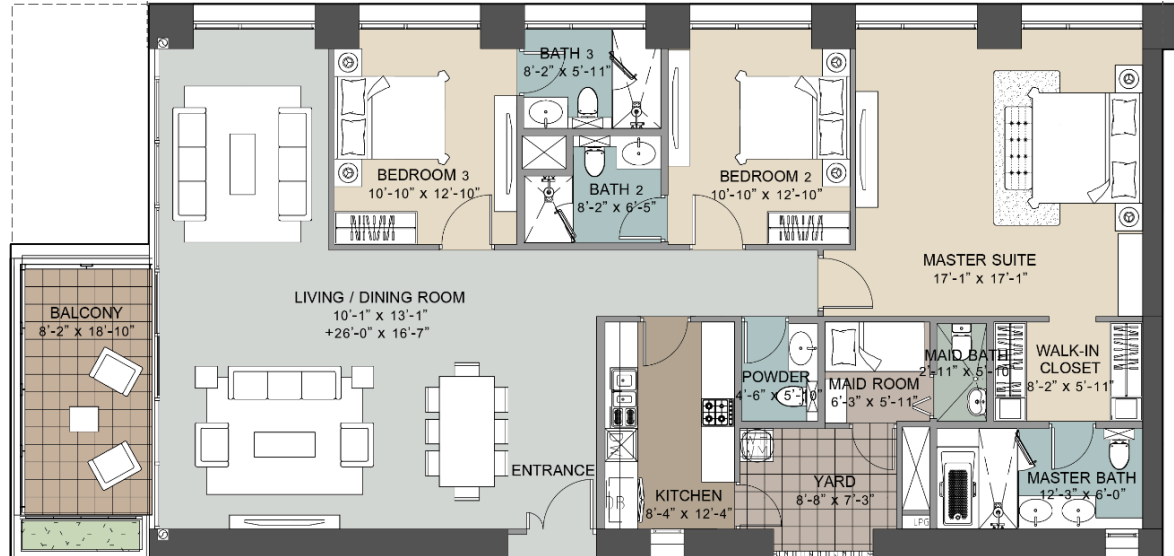

TYPE

## Level: 6,8,10,12,14,16

3 Bedrooms + 3 Bathrooms + 1 Powder Room

Area: 2,096 SQ.FT. (Balcony 154 SQ.FT)

SEALAKE VIEW

STRAIGHT TOWER